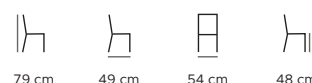

ROZMĚRY / dimensions (cm)

HMOTNOST / weight (kg)	7,2
BALENÍ (ks) / packaging (pcs)	1
SPOTŘEBA LÁTKY (bm) / upholstery consumption (lm)	1,4 / 1
TESTOVÁNO / tested (kg)	120